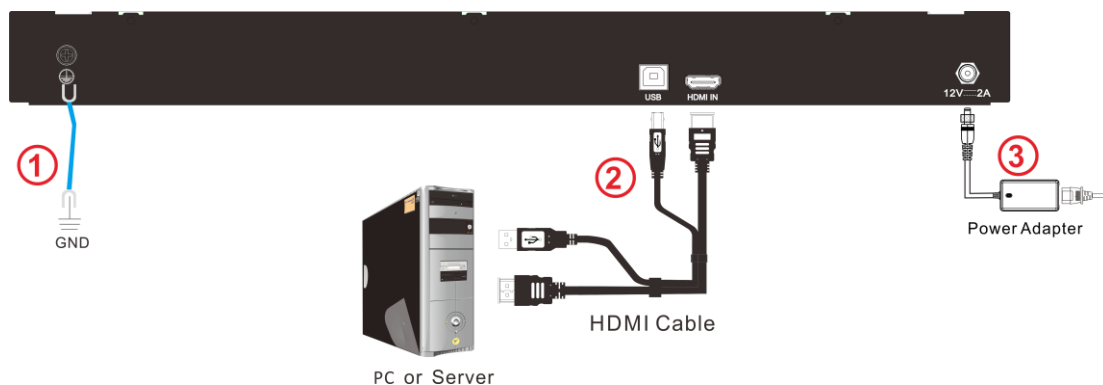

1 LCD Display	6 Touchpad
2 Rear Bracket	7 Handle
3 LED OSD Controls	8 Fixing Screw
4 Front Bracket	9 Display Panel
5 Keyboard	

## Structure

## Features

- 15.6" FHD LCD display, 99-key keyboard, touchpad
- Rack-mountable in 1U system rack
- Short depth: 360mm
- Auto USB interface detection
- High resolution and high flexibility with touchpad; with two function buttons and scroll wheel
- Resolution is up to 1920 x 1080@60Hz
- Constructed of heavy-duty steel in a 1U housing
- Energy-saving LCD display, the screen automatically shut down when closing the LCD monitor

## Connection Diagram

**Specifications**

<b>Model</b>		<b>LH1601</b>
Computer connections	Direct	1
	Max	1
Port emulation	Keyboard, mouse	USB
LCD monitor	LCD model	FHD TFT
	View area	15.6 "
	Optimum resolution	1920 x 1080@60Hz
	Display color	16.2M
	Brightness	250cd/m <sup>2</sup> ( T y p )
	Contrast ratio	800 : 1 ( T y p )
	Pixel pitch(mm)	0.17925(H) × 0.17925(V)
Mouse	X/Y resolution	>1000 points /inch,( 40 points/mm )
	Scroll wheel	Supports scroll wheel function
Keyboard		99 keys (82 keys main keyboard +17 independent small numeric keyboard)
Input power		DC12V /2A
Power consumption		9W
Operating temperature		0—50 °C
Store temperature		-20—60 °C
Humidity		0—80% RH, non-condensing
Net weight		8.7kg
Product dimension (W ×D ×H)		448mm×360 mm×42.5mm
Package dimension (W× D× H)		600mm×538mm×160mm