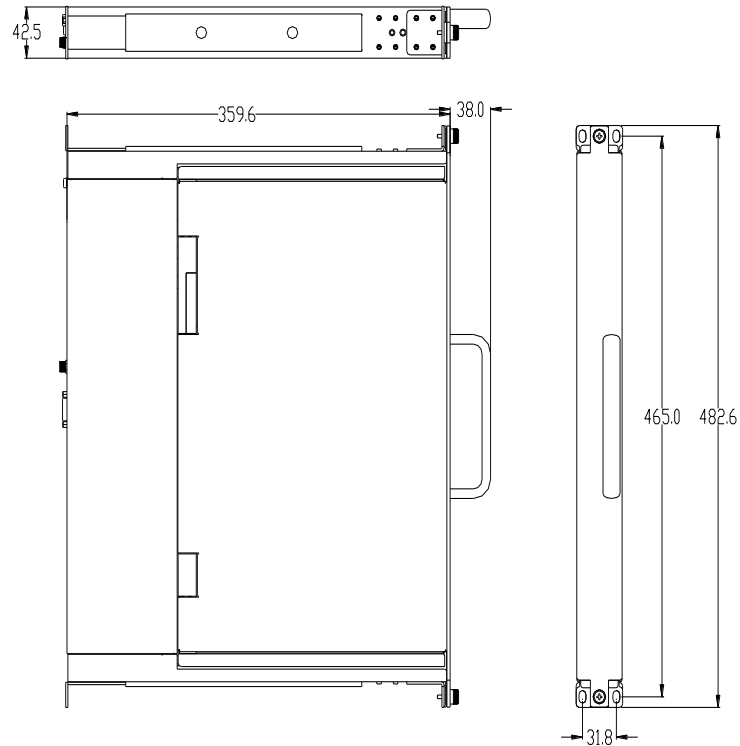

## Overview

The LH1601 1U rackmount console is the ideal solution for ETC specialized rack, 5G rack, network specialized rack and standard server rack. Featuring an integrated 15.6" LCD display, full-99 key keyboard and touchpad, all in a 1U rack-mountable housing, it supports the shortest mounting depth: 360mm. This console is designed with two anti-vibration fixing screws on the front panel to prevent the console during transportation and operating.

1 LCD Display	6 Touchpad
2 Rear Bracket	7 Handle
3 LED OSD Controls	8 Fixing Screw
4 Front Bracket	9 Display Panel
5 Keyboard	

## Features

- 15.6" FHD LCD display, 99-key keyboard, touchpad
- Rack-mountable in 1U system rack
- Short depth: 360mm
- Auto USB interface detection
- High resolution and high flexibility with touchpad; with two function buttons and scroll wheel
- Resolution is up to 1920 x 1080@60Hz
- Constructed of heavy-duty steel in a 1U housing
- Energy-saving LCD display, the screen automatically shut down when closing the LCD monitor

## Connection Diagram

**Specifications**

<b>Model</b>		<b>LH1601</b>
Computer connections	Direct	1
	Max	1
Port emulation	Keyboard, mouse	USB
LCD monitor	LCD model	FHD TFT
	View area	15.6 "
	Optimum resolution	1920 x 1080@60Hz
	Display color	16.2M
	Brightness	250cd/m <sup>2</sup> ( T y p )
	Contrast ratio	800 : 1 ( T y p )
	Pixel pitch(mm)	0.17925(H) × 0.17925(V)
Mouse	X/Y resolution	>1000 points /inch,( 40 points/mm )
	Scroll wheel	Supports scroll wheel function
Keyboard		99 keys (82 keys main keyboard +17 independent small numeric keyboard)
Input power		DC12V /2A
Power consumption		9W
Operating temperature		0—50 °C
Store temperature		-20—60 °C
Humidity		0—80% RH, non-condensing
Net weight		8.7kg
Product dimension (W ×D ×H)		448mm×360 mm×42.5mm
Package dimension (W× D× H)		600mm×538mm×160mm