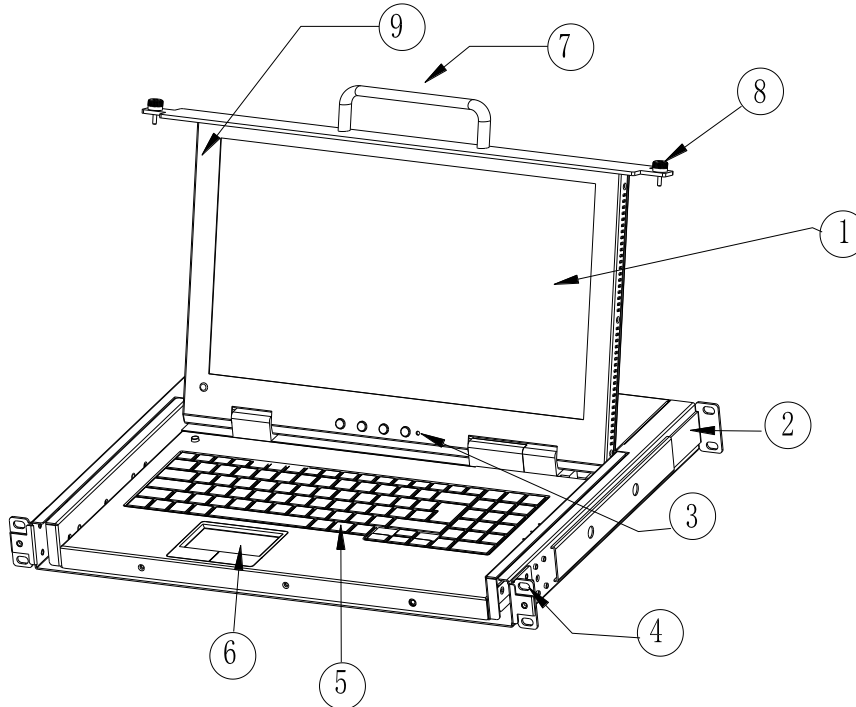

## Overview

The LH1601 1U rackmount console is the ideal solution for ETC specialized rack, 5G rack, network specialized rack and standard server rack. Featuring an integrated 15.6" LCD display, full-99 key keyboard and touchpad, all in a 1U rack-mountable housing, it supports the shortest mounting depth: 360mm. This console is designed with two anti-vibration fixing screws on the front panel to prevent the console during transportation and operating.

1 LCD Display	6 Touchpad
2 Rear Bracket	7 Handle
3 LED OSD Controls	8 Fixing Screw
4 Front Bracket	9 Display Panel
5 Keyboard	

## Features

- 15.6" FHD LCD display, 99-key keyboard, touchpad
- Rack-mountable in 1U system rack
- Short depth: 360mm
- Auto USB interface detection
- High resolution and high flexibility with touchpad; with two function buttons and scroll wheel
- Resolution is up to 1920 x 1080@60Hz
- Constructed of heavy-duty steel in a 1U housing
- Energy-saving LCD display, the screen automatically shut down when closing the LCD monitor

## Connection Diagram

**Specifications**

<b>Model</b>		<b>LH1601</b>
Computer connections	Direct	1
	Max	1
Port emulation	Keyboard, mouse	USB
LCD monitor	LCD model	FHD TFT
	View area	15.6 "
	Optimum resolution	1920 x 1080@60Hz
	Display color	16.2M
	Brightness	250cd/m <sup>2</sup> ( T y p )
	Contrast ratio	800 : 1 ( T y p )
	Pixel pitch(mm)	0.17925(H) × 0.17925(V)
Mouse	X/Y resolution	>1000 points /inch,( 40 points/mm )
	Scroll wheel	Supports scroll wheel function
Keyboard		99 keys (82 keys main keyboard +17 independent small numeric keyboard)
Input power		DC12V /2A
Power consumption		9W
Operating temperature		0—50 °C
Store temperature		-20—60 °C
Humidity		0—80% RH, non-condensing
Net weight		8.7kg
Product dimension (W ×D ×H)		448mm×360 mm×42.5mm
Package dimension (W× D× H)		600mm×538mm×160mm