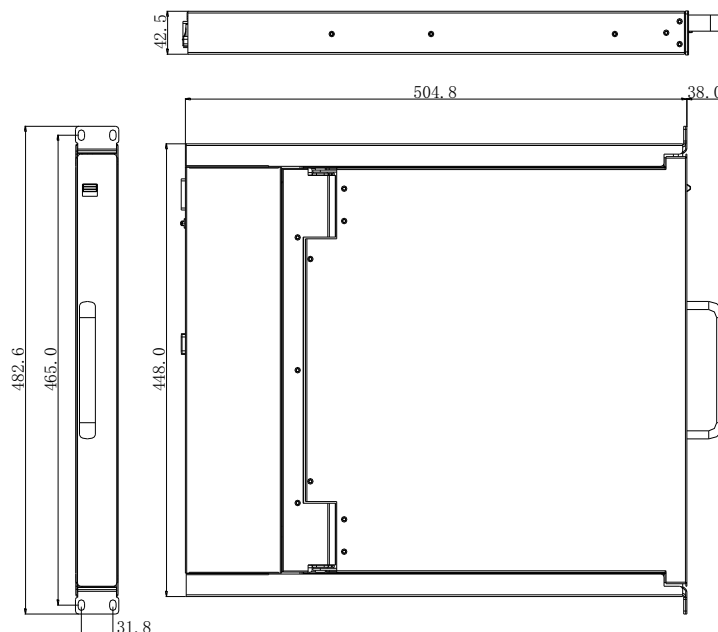

19" 1 Port DVI LCD KVM Console (LD1901)

Overview

Kinan's LD1901 is a rack mount LCD KVM Console that features an integrated 19" LCD monitor, full 99-key keyboard and touchpad in a 1U compact housing. The included cable allows for connection to a USB computer or KVM. Features a 19-inch LCD TFT panel, the LD1901 supports resolutions of up to 1280x1024@60Hz.

The LD1901 rack console features a single DVI port, which can be connected directly to a server or PC, or to a KVM switch to control multiple systems. The KVM monitor serves as the monitoring and managing console for standard KVM Switches.

1 LCD Monitor	6 Touchpad
2 Rear Bracket Slot	7 Handle
3 Display Menu Buttons	8 Release Switch
4 Mounting Bracket	9 Display Panel
5 Keyboard	

Structure

1	PC Port(DVI)	3	Power switch
2	Ground Connection Screw	4	Power input(AC or DC)

Connection Diagram

Package Contents

- 1x LCD Console
- 1x Power Cord (Regional)
- 1x Quick Start Guide
- 2x Mounting Rails
- 1x USB+DVI KVM Cable (1.8m/6ft)

Specifications

Model	LD1901	
Computer Connections	1	
Port emulation	Keyboard, mouse	PS/2, USB
LCD monitor	LCD model	SXGA TFT
	View area	19 "
	Optimum resolution	1280×1024@60Hz
	Display color	16.7 M
	Brightness	250cd/m ² (T y p)
	Contrast ratio	1000: 1 (T y p)
	Pixel pitch(mm)	0.2928(H) × 0.2928(W)
Mouse	X/Y resolution	>1000 points / inch, (40 points/mm)
	Scroll wheel	Support scroll wheel function
Keyboard	99 keys (82 keys main keyboard +17 independent small numeric keyboard)	
Input power	100V – 240Vac, 50 ~ 60Hz, <1.5A	
DVI Signal	DVI-D	
Power consumption	17W	
Operating temperature	0 – 50 °C	
Store temperature	-20 – 60 °C	
Humidity	0 – 80% RH, non-condensing	
Net weight	12 kg	
Product dimension (W × D × H)	448mm×505mm×42.5mm	
Package dimension (W × D × H)	765mm×615mm×185mm	