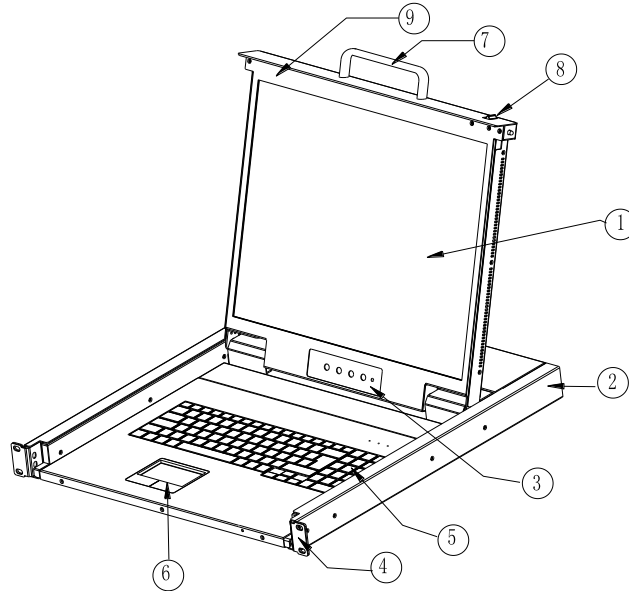

19" 1 Port DVI LCD KVM Console (LD1901)

Overview

Kinan's LD1901 is a rack mount LCD KVM Console that features an integrated 19" LCD monitor, full 99-key keyboard and touchpad in a 1U compact housing. The included cable allows for connection to a USB computer or KVM. Features a 19-inch LCD TFT panel, the LD1901 supports resolutions of up to 1280x1024@60Hz.

The LD1901 rack console features a single DVI port, which can be connected directly to a server or PC, or to a KVM switch to control multiple systems. The KVM monitor serves as the monitoring and managing console for standard KVM Switches.

1 LCD Monitor	6 Touchpad
2 Rear Bracket Slot	7 Handle
3 Display Menu Buttons	8 Release Switch
4 Mounting Bracket	9 Display Panel
5 Keyboard	

Structure

1	PC Port(DVI)	3	Power switch
2	Ground Connection Screw	4	Power input(AC or DC)

Features

- Integrated KVM Console with 19" LCD monitor, keyboard/touchpad
- Standard DVI connection-Connect to a server or computer via standard DVI connector
- LCD module can be opened up to 108 degrees to provide a comfortable viewing angle
- Support computers with USB keyboard and mouse
- Internal power supply
- 19" TFT LCD KVM with monitor supports highlight, high definition and high resolution
- Support input video resolutions up to 1280 x 1024 @60Hz
- Touchpad with scroll wheel - Eliminates the need for a separate, external mouse
- Multi-language support--English, Russian, German, French, UK and Italian, etc.
- Full size 99 keys keyboard with integrated number pad
- Multiplatform Support-Compatible with Windows, Sun, Unix and Linux
- Supports servers form Lenovo, HUA WEI, HP, IBM, Cisco and Dell, etc.