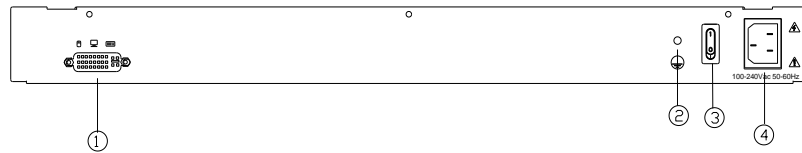

19" 1 Port DVI LCD KVM Console (LD1901)

Overview

Kinan's LD1901 is a rack mount LCD KVM Console that features an integrated 19" LCD monitor, full 99-key keyboard and touchpad in a 1U compact housing. The included cable allows for connection to a USB computer or KVM. Features a 19-inch LCD TFT panel, the LD1901 supports resolutions of up to 1280x1024@60Hz.

The LD1901 rack console features a single DVI port, which can be connected directly to a server or PC, or to a KVM switch to control multiple systems. The KVM monitor serves as the monitoring and managing console for standard KVM Switches.

1 LCD Monitor	6 Touchpad
2 Rear Bracket Slot	7 Handle
3 Display Menu Buttons	8 Release Switch
4 Mounting Bracket	9 Display Panel
5 Keyboard	

Structure

1	PC Port(DVI)	3	Power switch
2	Ground Connection Screw	4	Power input(AC or DC)

Connection Diagram

Package Contents

- 1x LCD Console
- 1x Power Cord (Regional)
- 1x Quick Start Guide
- 2x Mounting Rails
- 1x USB+DVI KVM Cable (1.8m/6ft)

Specifications

Model	LD1901	
Computer Connections	1	
Port emulation	Keyboard, mouse	PS/2, USB
LCD monitor	LCD model	SXGA TFT
	View area	19 "
	Optimum resolution	1280×1024@60Hz
	Display color	16.7 M
	Brightness	250cd/m ² (T y p)
	Contrast ratio	1000: 1 (T y p)
	Pixel pitch(mm)	0.2928(H) × 0.2928(W)
Mouse	X/Y resolution	>1000 points / inch, (40 points/mm)
	Scroll wheel	Support scroll wheel function
Keyboard	99 keys (82 keys main keyboard +17 independent small numeric keyboard)	
Input power	100V – 240Vac, 50 ~ 60Hz, <1.5A	
DVI Signal	DVI-D	
Power consumption	17W	
Operating temperature	0 – 50 °C	
Store temperature	-20 – 60 °C	
Humidity	0 – 80% RH, non-condensing	
Net weight	12 kg	
Product dimension (W × D × H)	448mm×505mm×42.5mm	
Package dimension (W × D × H)	765mm×615mm×185mm	