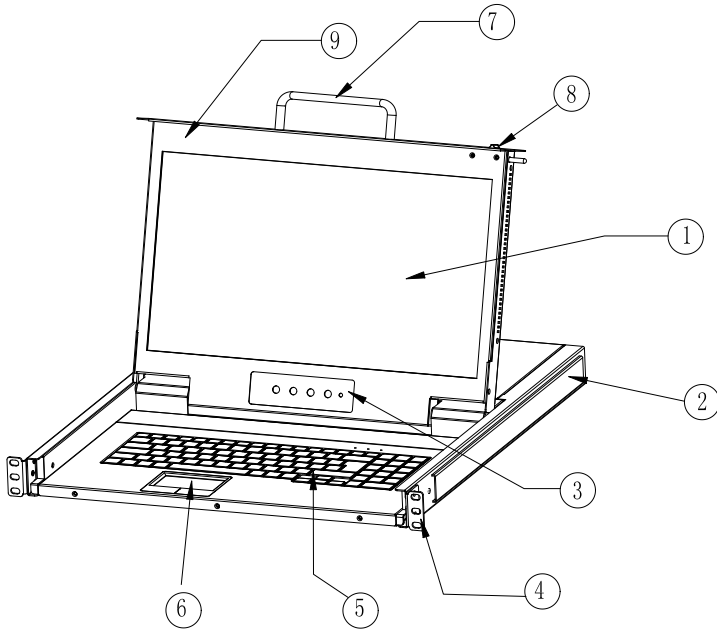

## Overview

The SW1731 DVI VGA LCD Console is a short depth single rail LCD KVM console featuring a 17.3" widescreen LCD monitor with an integrated keyboard and touchpad. It supports three types of video inputs – HDMI, DVI, and VGA – allowing users to connect the console and the computer via any of the three types of video source.

## Features

- 17.3 in. Widescreen LCD monitor, keyboard, numeric keypad and touchpad
- All-in-one control of computer, server or KVM Switch
- Support three types of video inputs - HDMI, DVI, and VGA
- 17.3" FHD LCD screen offers resolutions of up to 1920 x 1080@60Hz
- Ultra thin 99-key US keyboard with numeric keypad
- Integrated touchpad - Eliminates the need for a separate, external mouse
- Supports hot-plugging
- Auto locking slide rail

## Appearance

Figure 1.1 appearance

**Front View**

- |                      |                  |
|----------------------|------------------|
| 1. LCD monitor       | 6. Touchpad      |
| 2. Rear Bracket Slot | 7. Handle        |
| 3. OSD Controls      | 8. Release Lock  |
| 4. Front Bracket     | 9. Display Panel |
| 5. Keyboard          |                  |

### Connection Diagram

Note: The USB cable must be connected to the PC/server.