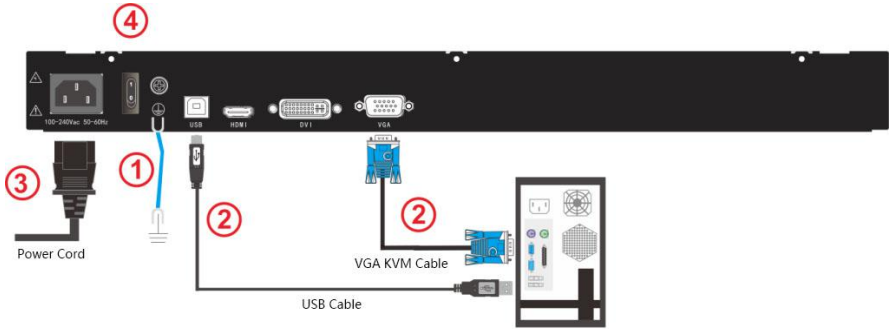

## Features

- 17.3 in. Widescreen LCD monitor, keyboard, numeric keypad and touchpad
- All-in-one control of computer, server or KVM Switch
- Support three types of video inputs - HDMI, DVI, and VGA
- 17.3" FHD LCD screen offers resolutions of up to 1920 x 1080@60Hz
- Ultra thin 99-key US keyboard with numeric keypad
- Integrated touchpad - Eliminates the need for a separate, external mouse
- Supports hot-plugging
- Auto locking slide rail

## Appearance

Figure 1.1 appearance

**Front View**

- |                      |                  |
|----------------------|------------------|
| 1. LCD monitor       | 6. Touchpad      |
| 2. Rear Bracket Slot | 7. Handle        |
| 3. OSD Controls      | 8. Release Lock  |
| 4. Front Bracket     | 9. Display Panel |
| 5. Keyboard          |                  |

### Connection Diagram

Note: The USB cable must be connected to the PC/server.